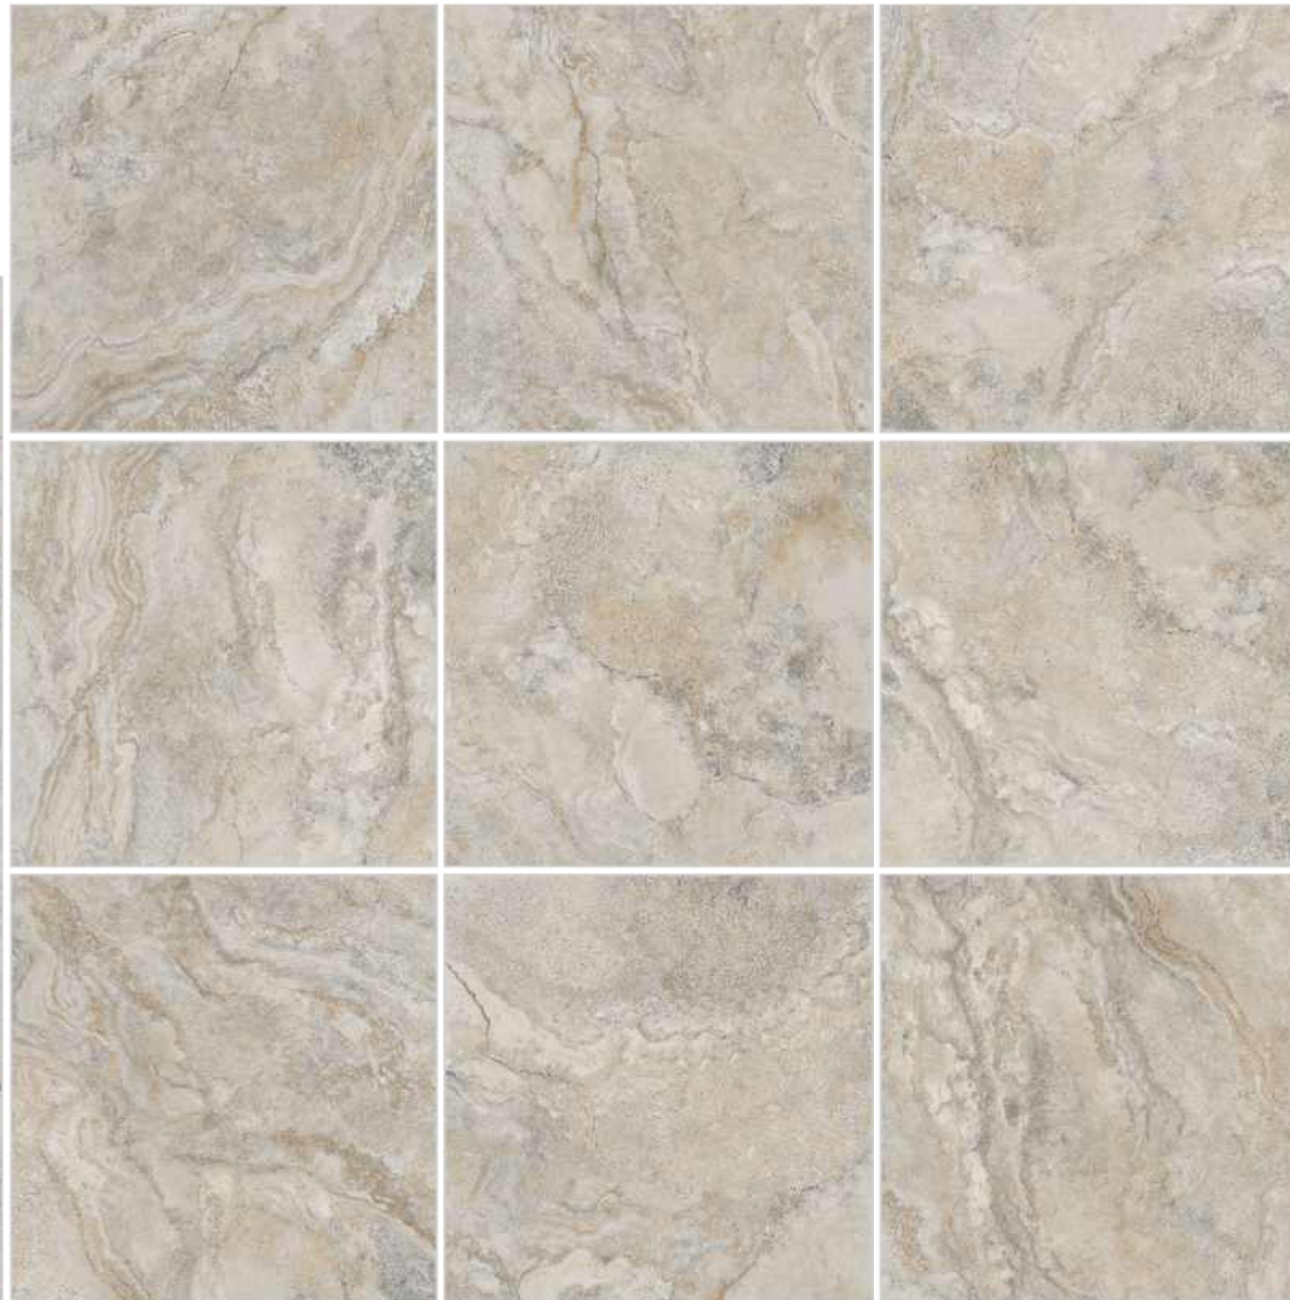

GLOSSY

COLLECTION

MADLEY
NATURAL

Size
800x800mm

Random
10

Finish
Polished

Easy to clean

Fire Resistance

Chemical Resistance

Dimensional stability

Easy Installation

WATER ABSORPTION
0.05%

BACK TO INDEX