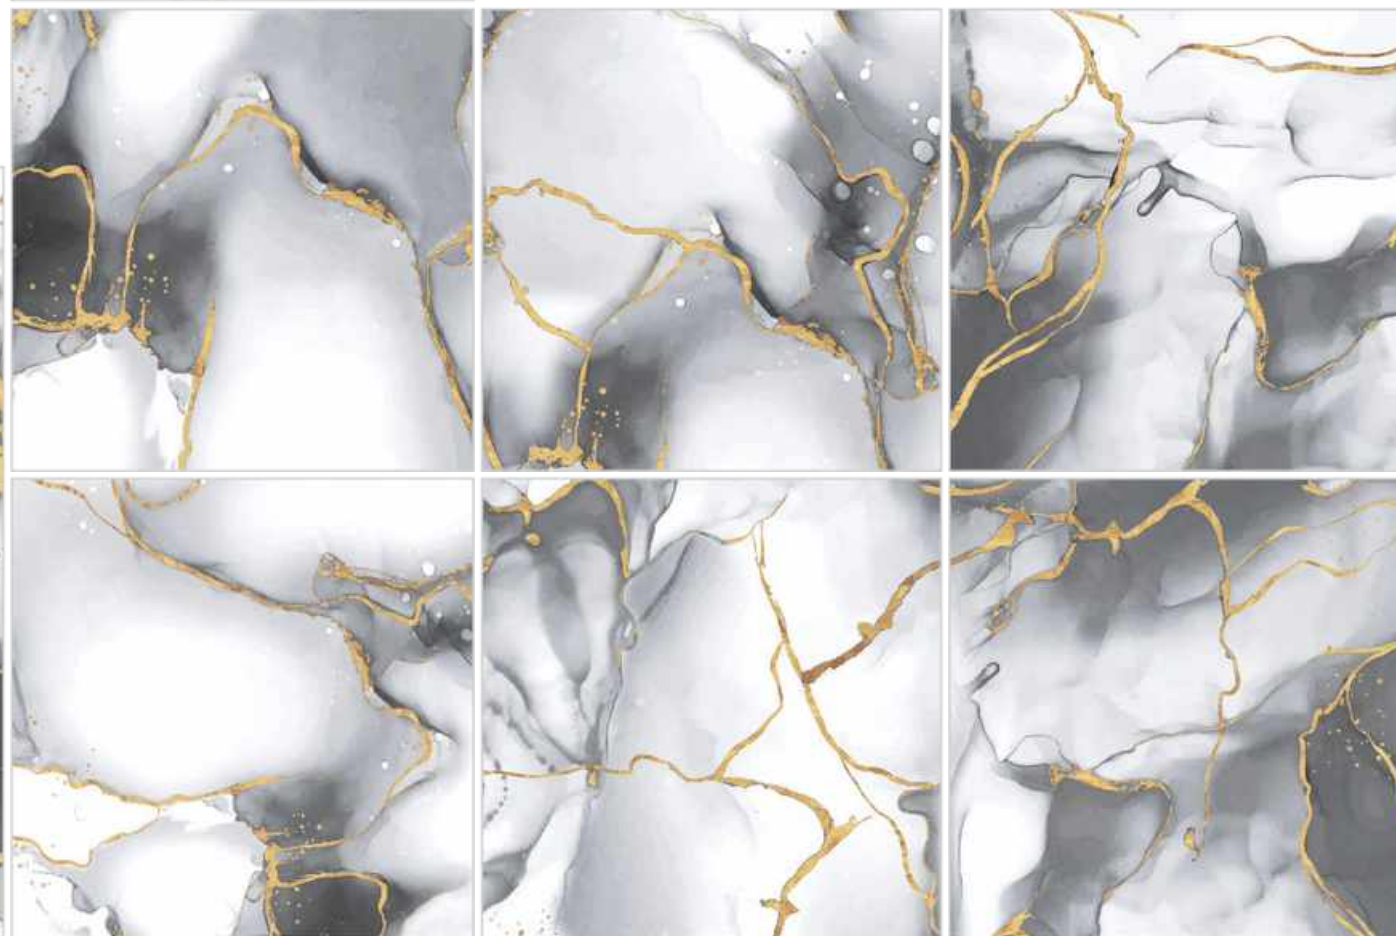

AEXUVI GREY

Size
600x600mm

Random
8

Finish
Polished