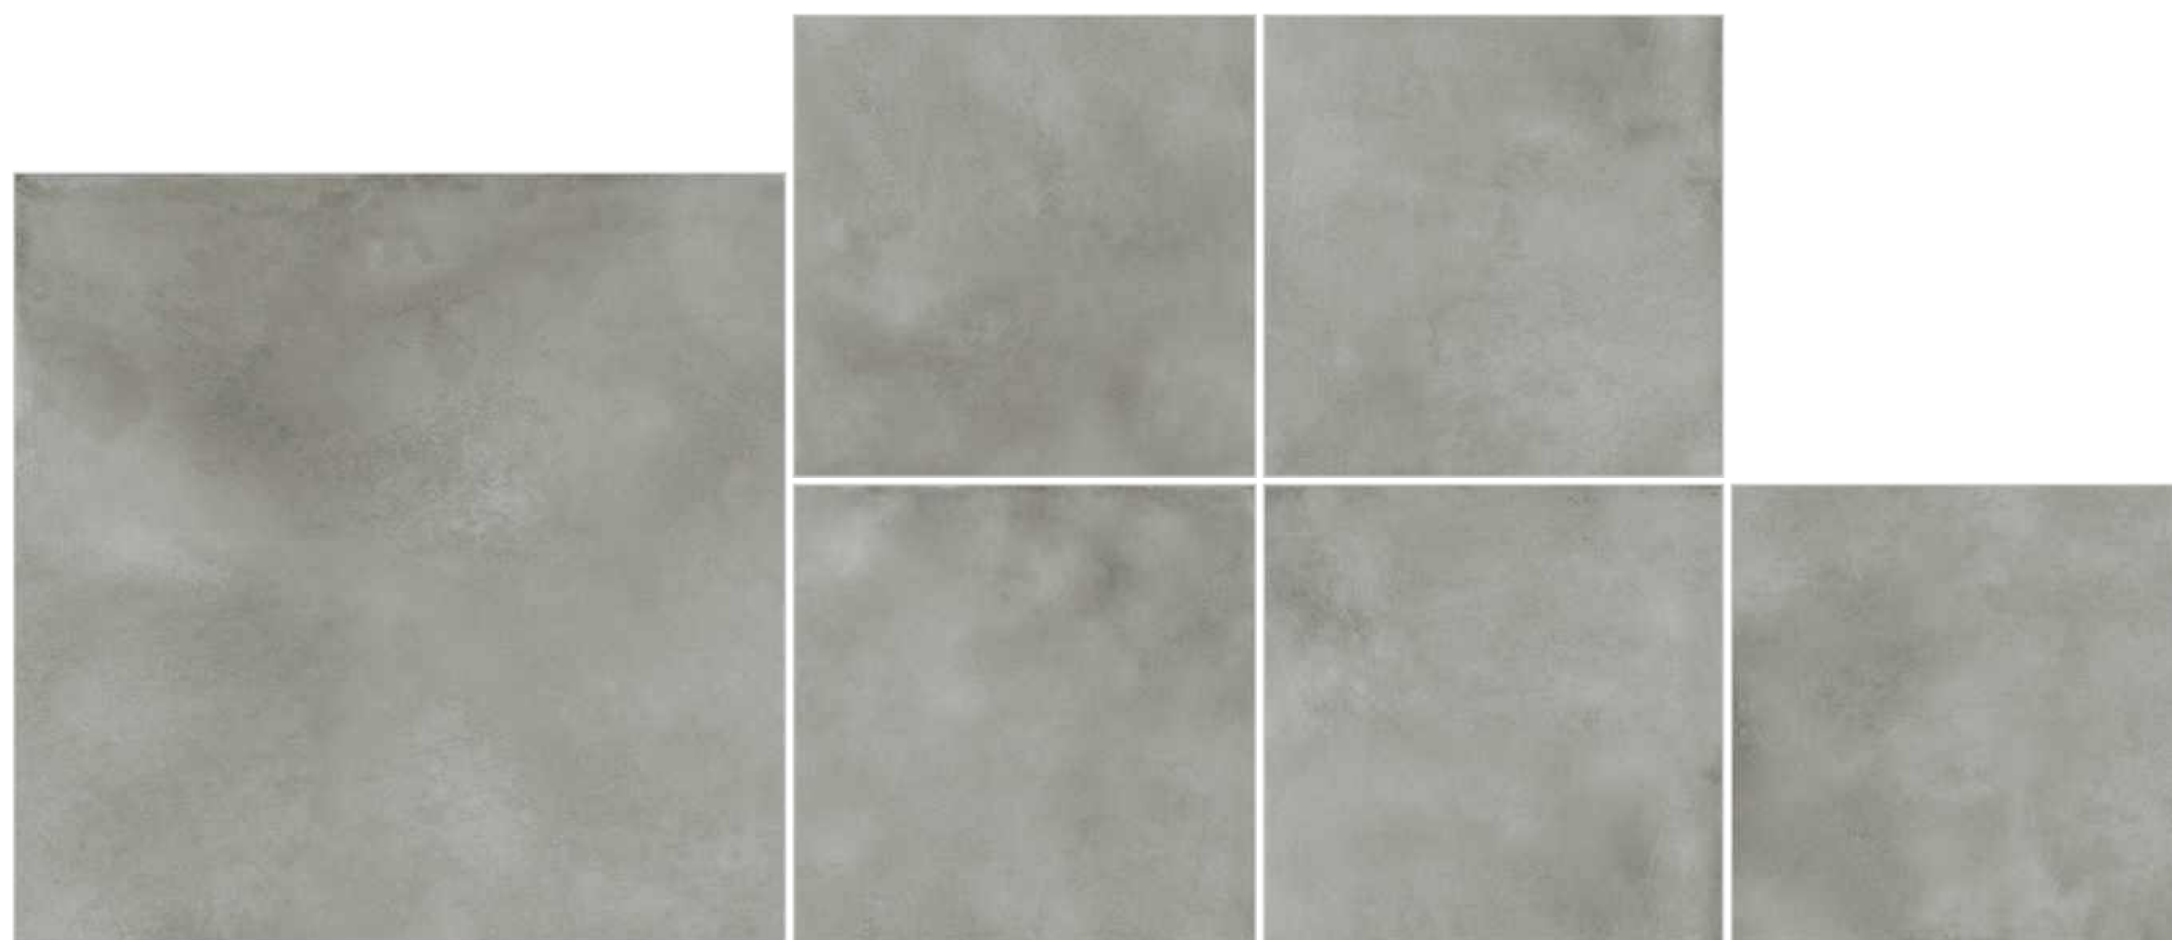

4220

Size
600x600mm

Random
6

Finish
Matt

- Easy to clean
- Fire Resistance
- Chemical Resistance
- Dimensional stability
- Easy Installation
- WATER ABSORPTION 0.05%