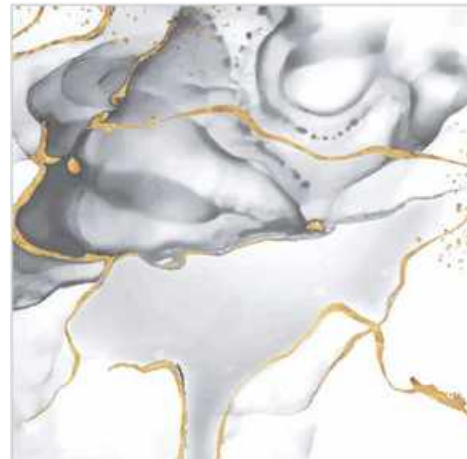

700  
BOXES

Easy to clean

Fire Resistance

Chemical Resistance

Dimensional stability

Easy Installation

WATER ABSORPTION  
0.05%

AEXUVI GREY